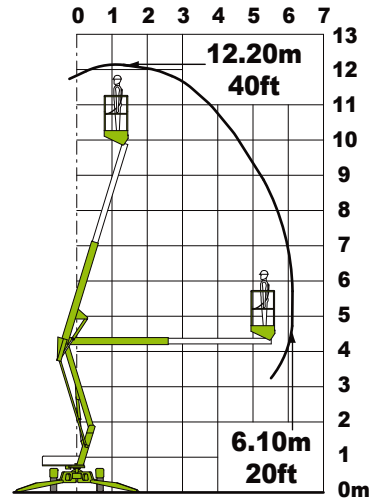

nifty 120T

1.90m
6ft 3in

1.50m
4ft 11in

4.50m
14ft 9in

1400kg
3100lbs

1.10m
3ft 7in

3.55m
11ft 8in

200kg
440lbs

1.10m x 0.65m
3ft 7in x 2ft 2in

0 1 2 3 4 5 6 7

13

12

11

10

9

8

12.20m
40ft

6.10m
20ft